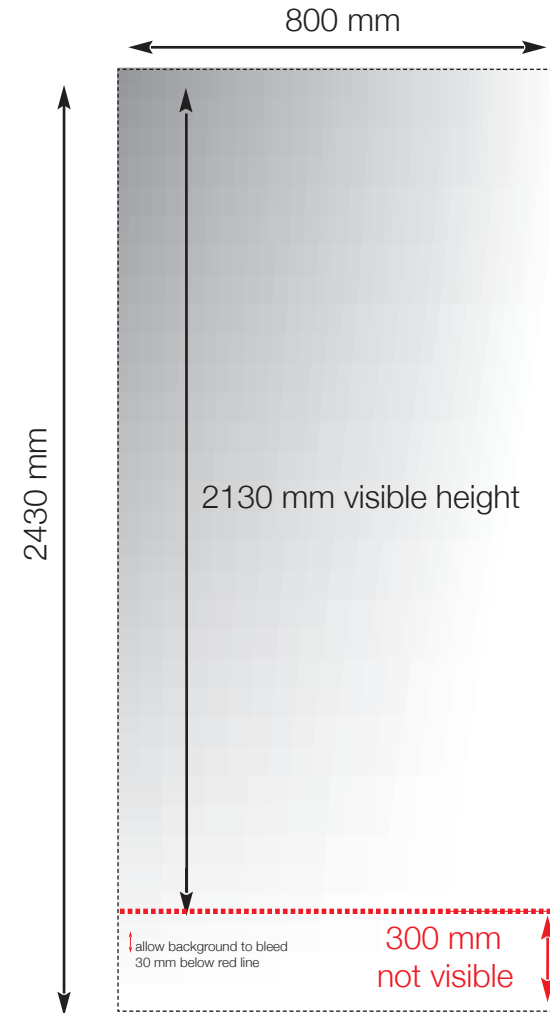

Barracuda Banner

Graphic Specification

Other products available

File formats accepted:
 Photoshop CS, Illustrator CS, Quark Xpress
 CMYK, Eps or tiffs. Where possible please outline text
 Artwork to have no bleed or cropmarks.
 Supply Artwork at 25% minimum if necessary